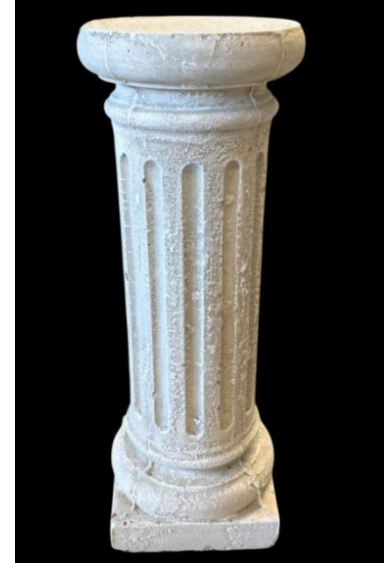

Low Lying - Small  
Height 60 x Width 300  
R99.00

3 Tier Rock Bowl  
Height 130 x Width 700  
R504.00

Pepsi Pools – Bowl  
Height 140 x Width 600  
R423.00

Vensterberg Bowl  
Height 130 x Width 500  
R423.00

Japanese - Column pillar  
Height 910 x Width 445  
R888.00

Japanese - 4 sided Stand  
Height 610 x Width 445  
R771.00

Column Pillar  
Height 630 x Width 200  
R449.00

Roman Pillar – Short  
Height 530 x Width 300  
R449.00

Roman Pillar – Tall  
Height 770 x Width 300  
R577.00

Large Sphere – Tub Pot  
Height 380 x Width 510  
R800.00

Camdeboo  
Height 530 x Width 510  
R800.00

Grecian  
Height 360 x Width 510  
R800.00

Fish Boy - Tub Pot  
Height 580 x Width 510  
R800.00