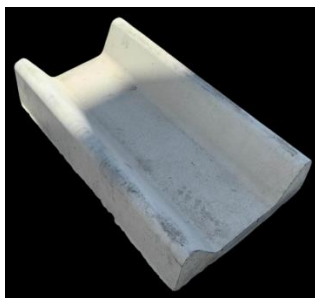

 <p><b>Olivia Bird</b> <b>(NEW PRODUCT)</b> Height:65 R40.00</p>	 <p><b>Angel Face</b> Height 200 x Width 220 R123.00</p>	 <p><b>Angel Niche</b> Height 150 x Width 150 R109.00</p>	 <p><b>Cherub Plaques</b> Height 320 x Width 170 R155.00</p>
 <p><b>Corner Niche</b> Height 220 x Width 200 R123.00</p>	 <p><b>Flat Wall Niche</b> Height 280 x Width 130 R123.00</p>	 <p><b>Lion Face</b> Length 300 x Width 250 R182.00</p>	 <p><b>Gothic Niche</b> Height 510 x Width 280 R224.00</p>
 <p><b>Dolphin Plaque</b> Dia 500 R224.00</p>	 <p><b>Sun and Moon</b> Dia 460 R224.00</p>	 <p><b>Flower Vase</b> Height 350 x Width 170 R123.00</p>	 <p><b>Half Moon Niche</b> H 280 x W 500 x L 480 R224.00</p>
 <p><b>Sun Dial</b> Dia 400 R312.00</p>	 <p><b>Hearts</b> Large 150x160 R28.00 Medium 120x120 R22.00 Square Edges 100x100 R22.00</p>	 <p><b>Cross</b> Height 200 x Width 160 R40.00</p>	 <p><b>Kiss of the Sun</b> Length 360 x Width 200 R123.00</p>

**Spheres**  
 Extra large 400 R289.00  
 Large 300 R227.00  
 Medium 220 R128.00

**Umbrella Stands**  
 Small – H 350 x W 41 R665.00  
 Large – H 350 x W 600 R792.00

**Pot Feet**  
 Round – Square –  
 Bull Nose - Cat  
 R16.00

**Rose Rings**  
 Large – Set of 2 – 720 R223.00  
 Medium – Set of 2 550 R159.00  
 Small – Solid – 420 R130.00

**Sand & Stone**  
 20kg Bags each  
 R48.00

**Airbrick**  
 Length 210 x Width 150  
 R28.00

**Gully Cover**  
 Length 400 x Width 430  
 R144.00

**Pillar Caps**  
 450 x 450 R167.00  
 380 x 380 R133.00  
 300 x 300 R113.00

**Retaining Blocks**  
 Length 450 x Height 240  
 R129.00

**Rain channel Large**  
 Length 600 x Width 340  
 R99.00