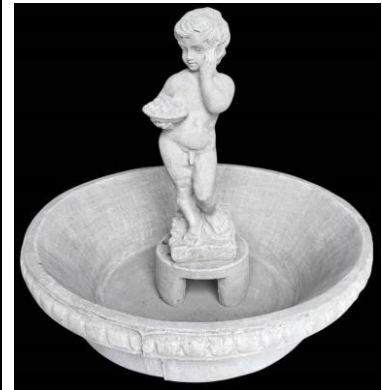

Lion Wall  
Height 905 x Width 470  
R1062.00

Herolds Bay  
Height 1500 x Width 1080  
R3338.00

3 Tier Fountain – Fish Boy  
Height 1650 x Width 1080  
R3338.00

3 Tier Fountain – Med Sphere  
Height 905 x Width 470  
R3338.00

Tierkop  
Height 1000 x Width 1080  
R3338.00

Single Tier – Fish Boy  
Height 1180x Width 1080  
R3338.00

Peewee - Fountain Bowl  
Height 800 x Width 1080  
R2925.00

Swazi Frog – Fountain Bowl  
Height 450 x Width 1080  
R3213.00