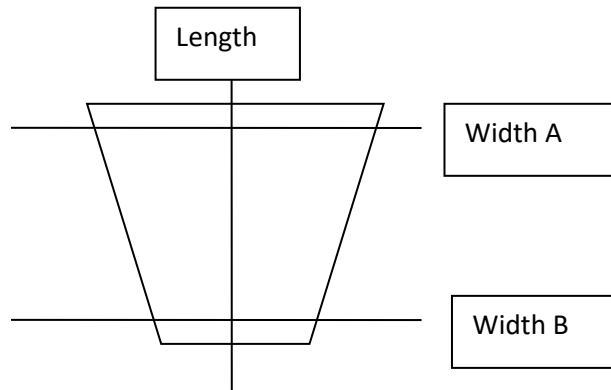

Stone Circle Pavers

Description	Length	Width A	Width B	Price
Centre	280mm	400mm		R58.00
Small	290mm	260mm	180mm	R58.00
Medium	365mm	380mm	280mm	R83.00
Large	435mm	520mm	400mm	R103.00

Diameter of small circle (centre, small and medium): 2.5 meter

Diameter of large circle (centre, small, medium and large): 3.5 meter